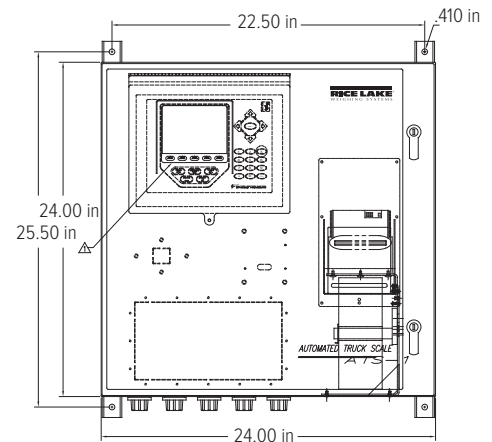

Replacement Parts

Part #	Description	Price
105445	Paper 6 in OD, one ply thermal 80 mm (3.1 in) 710 ft/roll	Consult
105446	Paper 8 in OD, one ply thermal 80 mm (3.1 in) 1268 ft/roll	Consult
54215	3.15 amp 250V Slo Blo 5 x 20 mm kiosk power input fuse	Consult
160025	Power supply, IDEC 12V - 30W	Consult
88792	Power supply, IDEC 12VDC - 15W	Consult
88793	Power supply, IDEC 24VDC - 30W	Consult
72682	Network protection, surge	Consult
69201	RS-232 protection, TP232	Consult
181230	Serial kiosk printer kit (includes printer, bracket assembly, power supply and cables)	Consult
191359	Ethernet kiosk printer kit (includes printer, bracket assembly, power supply and cables)	Consult
179762	Direct thermal replacement RS232 printer, kiosk 80 mm DTL	Consult
203720	Direct thermal replacement TCP/IP printer	Consult