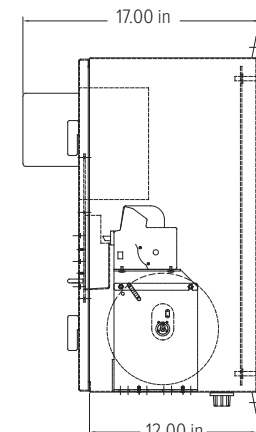

Replacement Parts

Part #	Description	Price
105445	Paper 6 in OD, one ply thermal 80 mm (3.1 in) 710 ft/roll	Consult
105446	Paper 8 in OD, one ply thermal 80 mm (3.1 in) 1268 ft/roll	Consult
54215	3.15 amp 250V Slo Blo 5 x 20 mm kiosk power input fuse	Consult
160025	Power supply, IDEC 12V - 30W	Consult
88792	Power supply, IDEC 12VDC - 15W	Consult
88793	Power supply, IDEC 24VDC - 30W	Consult
72682	Network protection, surge	Consult
69201	RS-232 protection, TP232	Consult
181230	Serial kiosk printer kit (includes printer, bracket assembly, power supply and cables)	Consult
191359	Ethernet kiosk printer kit (includes printer, bracket assembly, power supply and cables)	Consult
179762	Direct thermal replacement RS232 printer, kiosk 80 mm DTL	Consult
203720	Direct thermal replacement TCP/IP printer	Consult