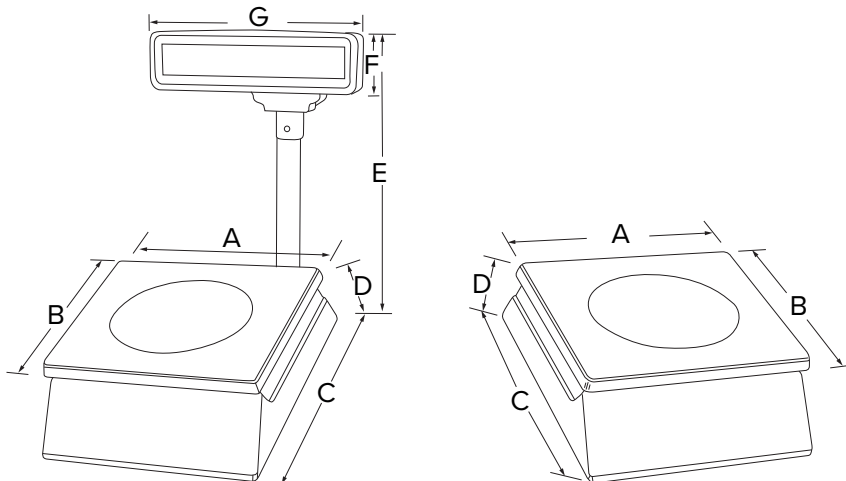

*Not Measurement Canada Approved

Specifications

Display Items:

Weight: Five-digits
Unit price: Five-digits
Total price: Six-digits

Accuracy:

1/3,000

Display:

Backlit LCD, 0.453 in (11.5 mm) character height

Part #	Model	Capacity	Est. Weight	Price
167941	RS-130 Bench	30 lb × 0.01 lb 15 kg × 0.005 kg 480 oz × 0.2 oz	12 lb	Consult
168100	RS-130 Pole	30 lb × 0.01 lb 15 kg × 0.005 kg 480 oz × 0.2 oz	13 lb	Consult
167942	RS-160 Bench	60 lb × 0.02 lb 30 kg × 0.01 kg 960 oz × 0.5 oz	12 lb	Consult
168101	RS-160 Pole	60 lb × 0.02 lb 30 kg × 0.01 kg 960 oz × 0.5 oz	13 lb	Consult

Dimensions: Bench

Unit			
A	300 mm	C	330 mm
B	240 mm	D	120 mm

Dimensions: Pole

A	300 mm	E	410 mm
B	240 mm	F	78 mm
C	330 mm	G	280 mm
D	120 mm		

RETAIL SCALES