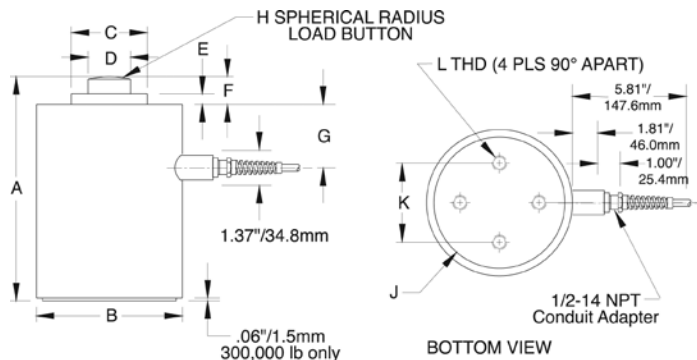

C2P1

Alloy Steel, Environmentally Sealed, NTEP Certified 1:4,500 Class III Multiple Cell, IP67

Picture is a representation of actual product.

Approvals

Order Information

Load Rating	Part #	Est. Weight	Price
NTEP Certified, 10 ft Cables			
20,000 lb	21625	25 lb	Consult
50,000 lb	21626	25 lb	Consult
100,000 lb	21627	50 lb	Consult
200,000 lb	21628	110 lb	Consult
NTEP Certified, 35 ft Cables			
20,000 lb	21630	25 lb	Consult
50,000 lb	21632	25 lb	Consult
100,000 lb	21633	50 lb	Consult
200,000 lb	21634	110 lb	Consult
Non-NTEP Certified, 10 ft Cables			
300,000 lb	17670	180 lb	Consult
Non-NTEP Certified, 35 ft Cables			
300,000 lb	17671	190 lb	Consult

Dimensions

Rated Capacity	A	B	C	D	E	F	G	H	J	K	L
20,000 to 50,000	7.50	4.50	2.25	1.25	0.50	0.75	2.50	6.00	—	2.38	3/8-24 UNF × 3/8 DP
100,000	9.13	6.00	3.13	1.75	0.63	1.06	2.50	12.00	—	4.00	1/2-20 UNF × 3/4 DP
200,000	11.63	8.00	4.50	2.50	0.63	1.06	3.50	12.00	—	5.50	5/8-18 UNF × 1 DP
300,000	14.00	10.00	5.00	3.00	0.75	1.31	4.31	15.00	8.00	5.50	3/4-16 UNF × 1 1/4 DP

Specifications

- Full Scale Output:**
2.0 mV/V
- Output Resistance:**
350 (± 3.5) ohm
- Input Resistance:**
350 (± 3.5) ohm
- Material/Finish:**
High-alloy steel, epoxy coated
- Temperature:**
Compensated range
14 °F to 104 °F (-10 °C to 40 °C)
Operating range
0 °F to 150 °F (-18 °C to 65 °C)
- Seal Type:**
NEMA Type 6 Environmentally sealed, IP67
- Safe Overload:**
150% full scale
- Rated Excitation:**
5 to 10 VDC (20 V maximum)
- Nonlinearity:**
0.03% full scale
- Hysteresis:**
0.02% full scale
- Insulation Resistance:**
5,000 megohm
- Deflection at Capacity:**
20,000 lb: 0.0075 in
30,000 lb: 0.0075 in
50,000 lb: 0.0065 in
100,000 lb: 0.0075 in
200,000 lb: 0.0070 in
300,000 lb: 0.012 in
- Cable Length:**
10 ft
35 ft
- Cable Color Code:**
Green +Excitation
Black -Excitation
White +Signal
Red -Signal
Yellow Shield
- Warranty:**
Three-year limited
- Approvals:**
NTEP
FM